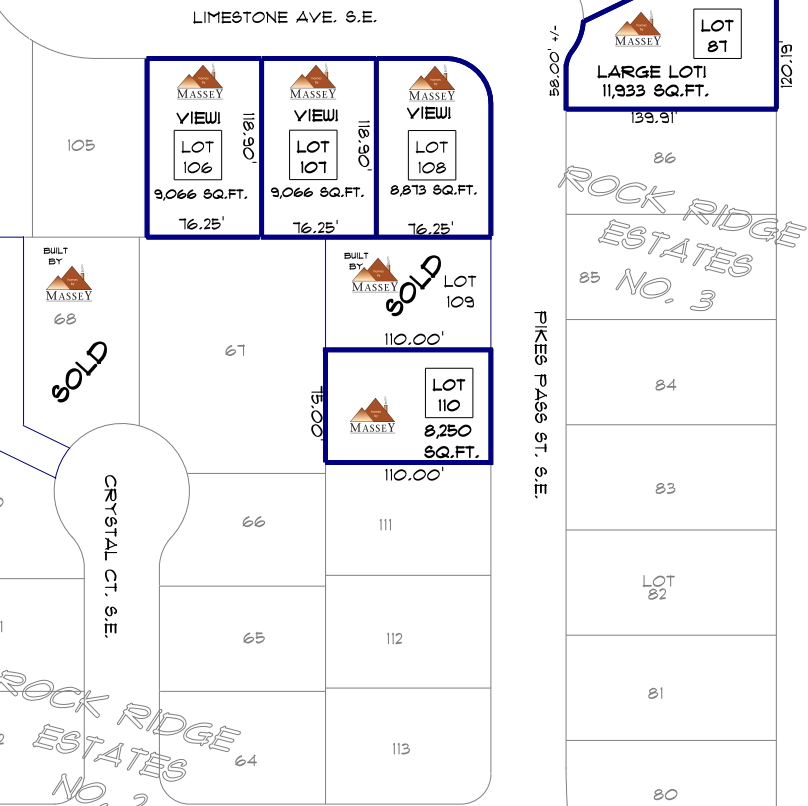

ROCK RIDGE ESTATES

ALL HIGHLIGHTED LOTS AVAILABLE FOR CUSTOM HOME CONSTRUCTION BY RICHARD MASSEY CONST.

FOR MORE INFO:
 RICK MASSEY 503-588-7598
 WEB: www.homesbymassey.com