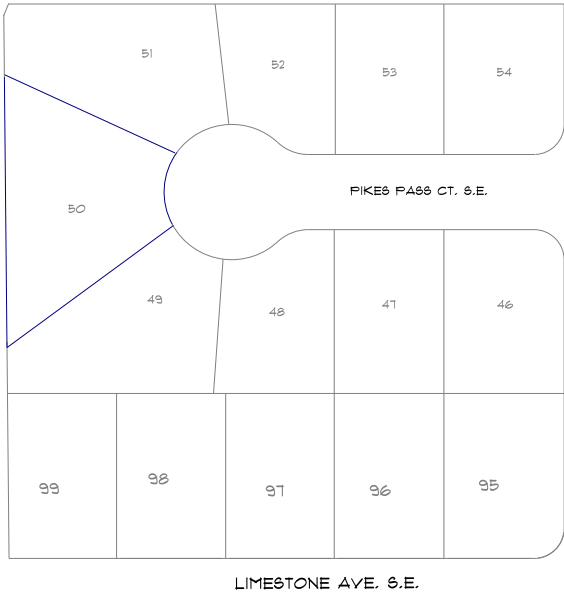

ROCK RIDGE ESTATES

ALL HIGHLIGHTED LOTS AVAILABLE FOR CUSTOM HOME CONSTRUCTION BY RICHARD MASSEY CONST.

FOR MORE INFO:
 RICK MASSEY 503-588-7598
 WEB: www.homesbymassey.com