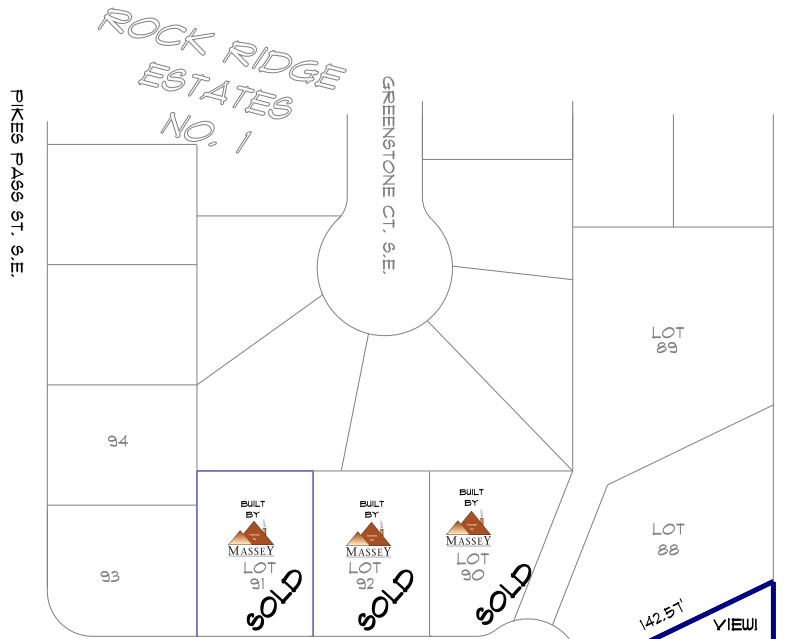

ROCK RIDGE ESTATES

ALL HIGHLIGHTED LOTS AVAILABLE FOR CUSTOM HOME CONSTRUCTION BY RICHARD MASSEY CONST.

FOR MORE INFO:
 RICK MASSEY 503-588-7598
 WEB: www.homesbymassey.com